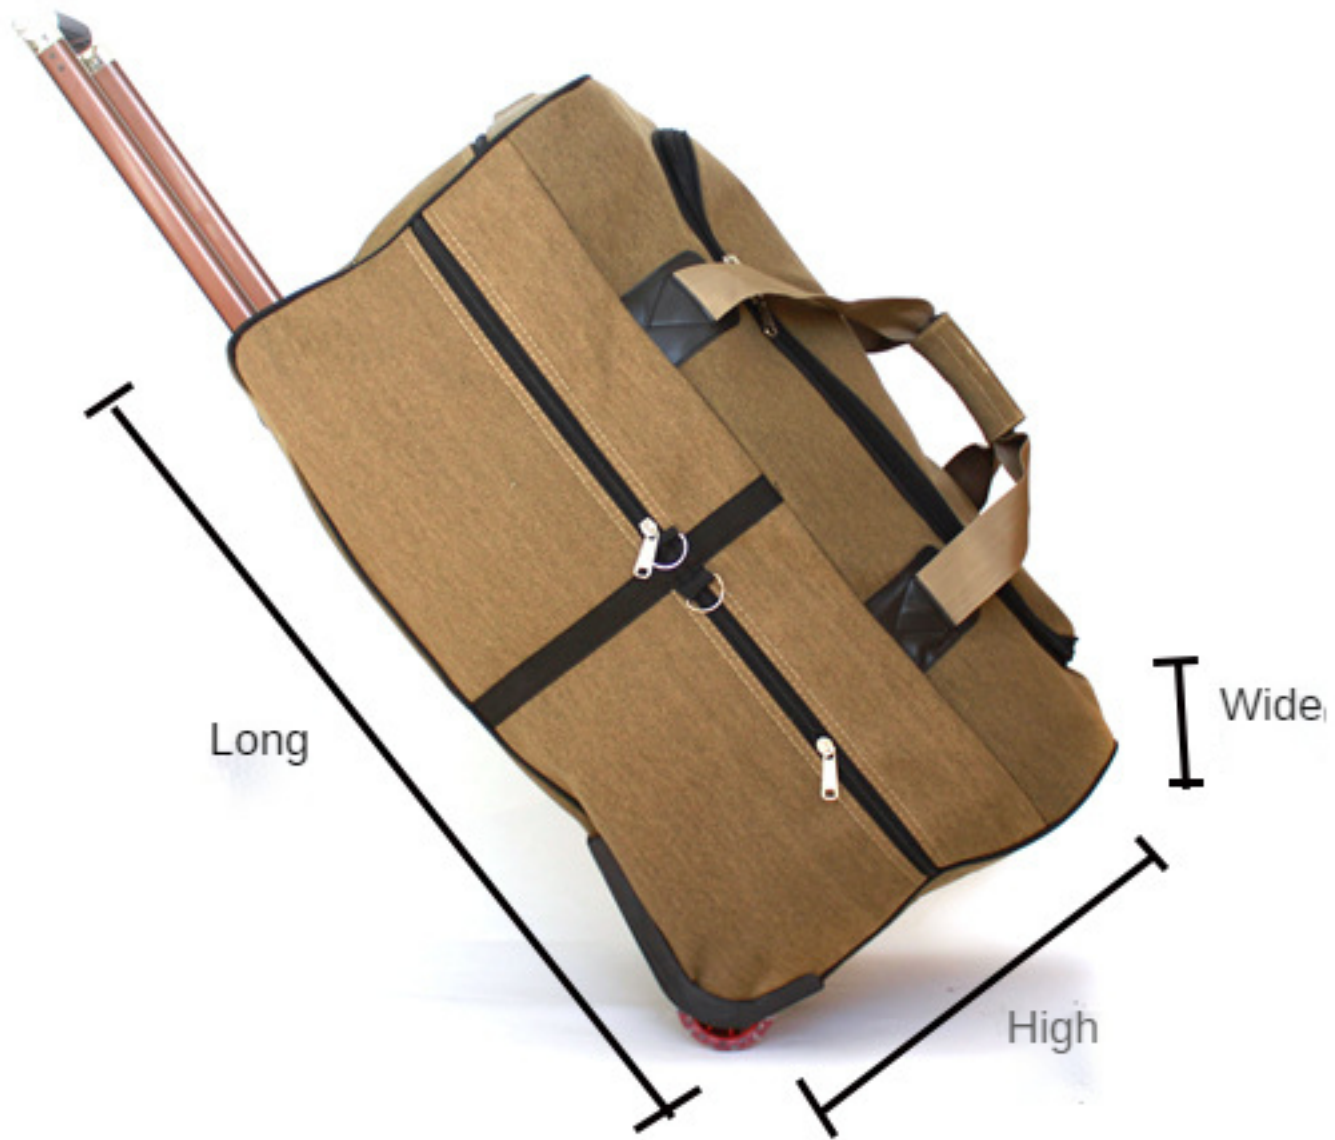

Available in three colors

Outdoor figure photo

# Parameter details

FASHION SHOES HEAD DESIGN AND ARC FLUENT GRACE, LET YOU ENJOY  
THE MARTIN BOOTS VERY TEMPERAMENT.

26 inches

30 inches

Size (CM)

65\*40\*35

80\*38\*38

Weight (kg)

## 26-inch accommodating items