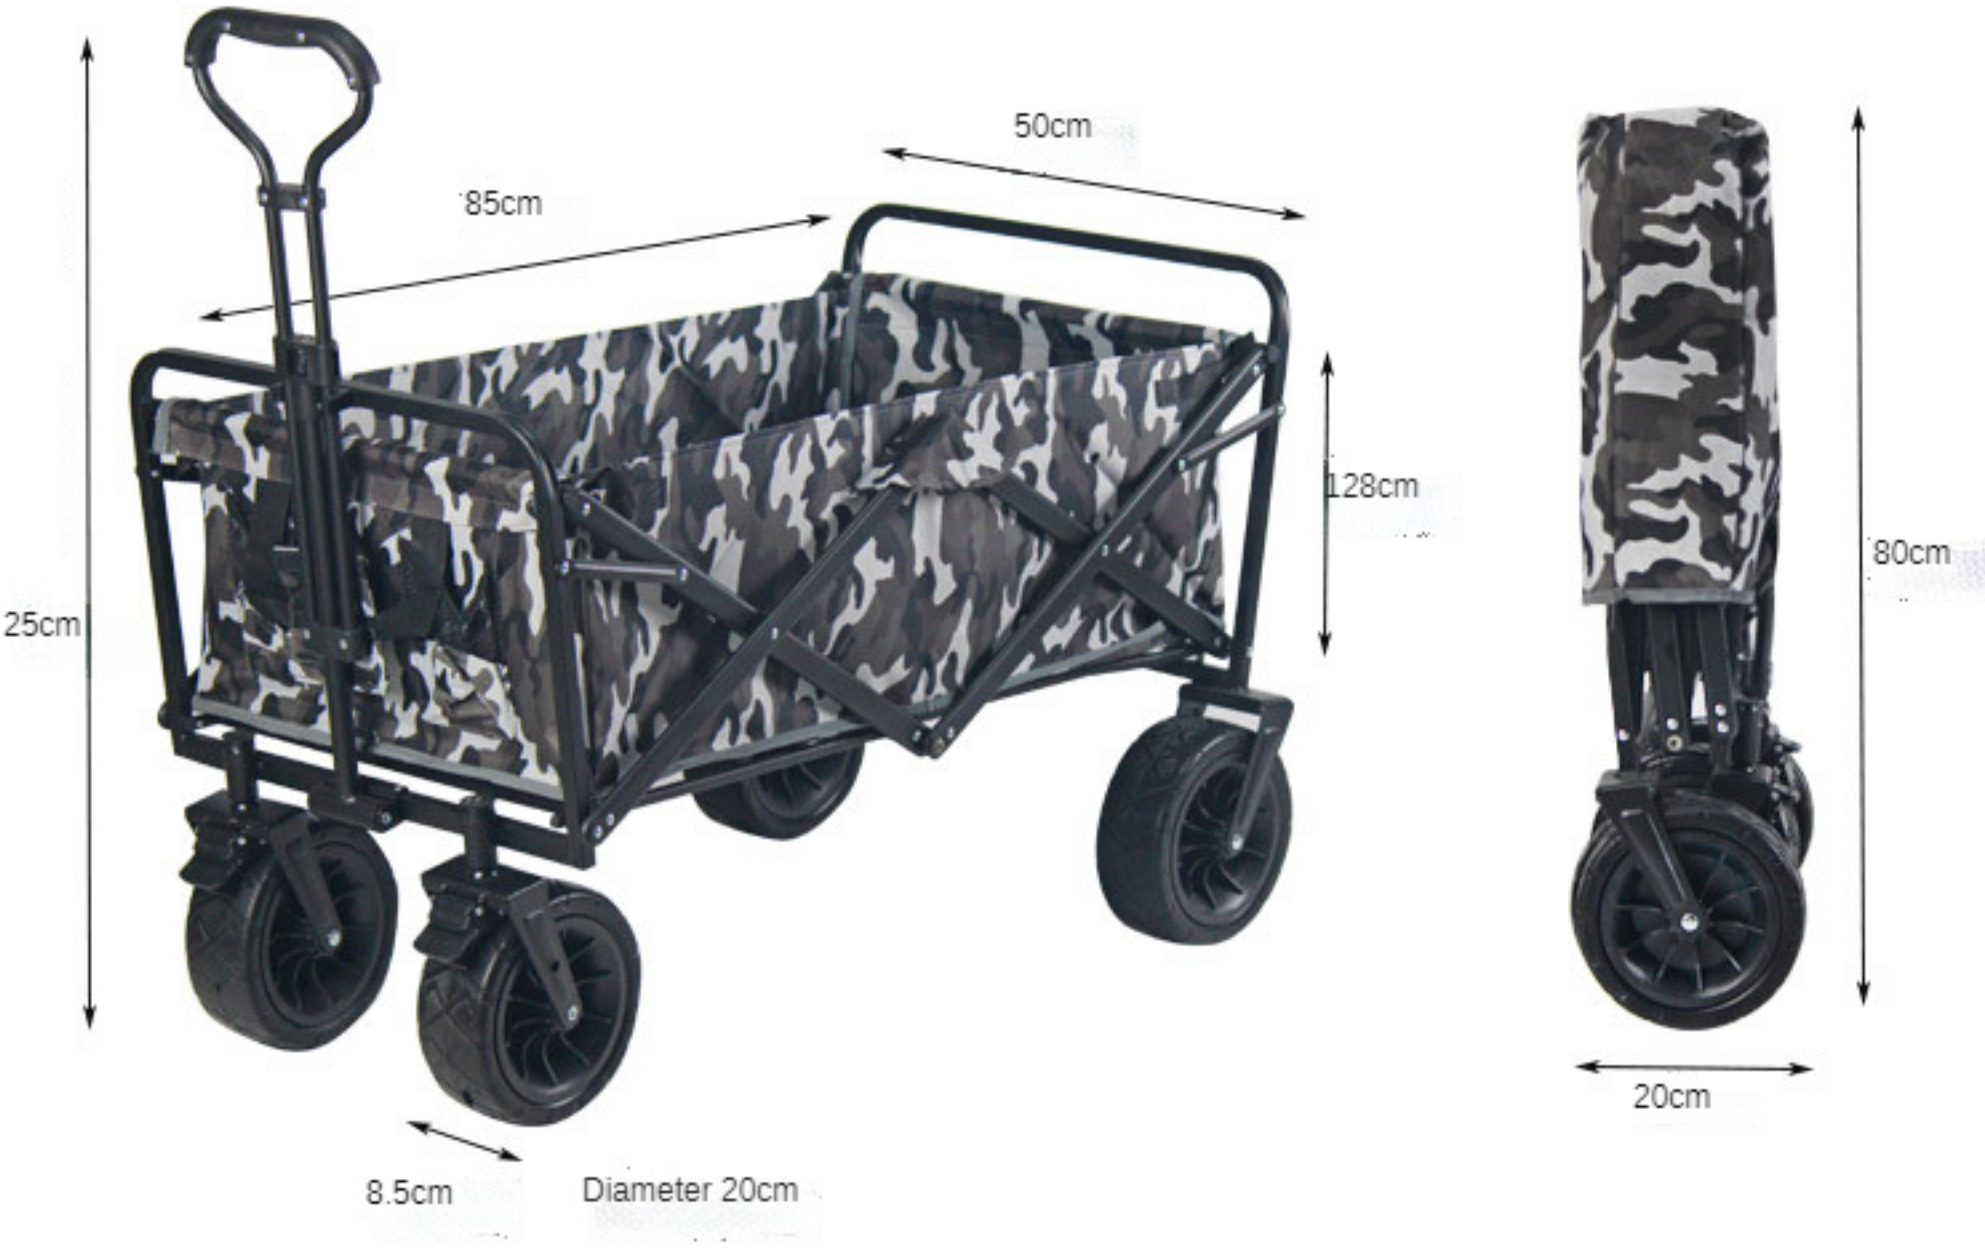

Up and down retractable 25cm, find comfort slidable length

Help travel Enjoy the journey

fishir Help to go out and have fun and enjoy the trip

Outdoor
Photography
Outdoor photography

Fishing

Leisure office

Product Name	Household multi-function shopping cart	Material Quality	Spray of plastic steel pipe
Expanded size	85X50cm	Surface Material	600D Oxford cloth
Folded size	63x49x20cm	Fold Stack	Foldable
Heavy Quantity	Net weight 10KG	Design load bearing	100KG