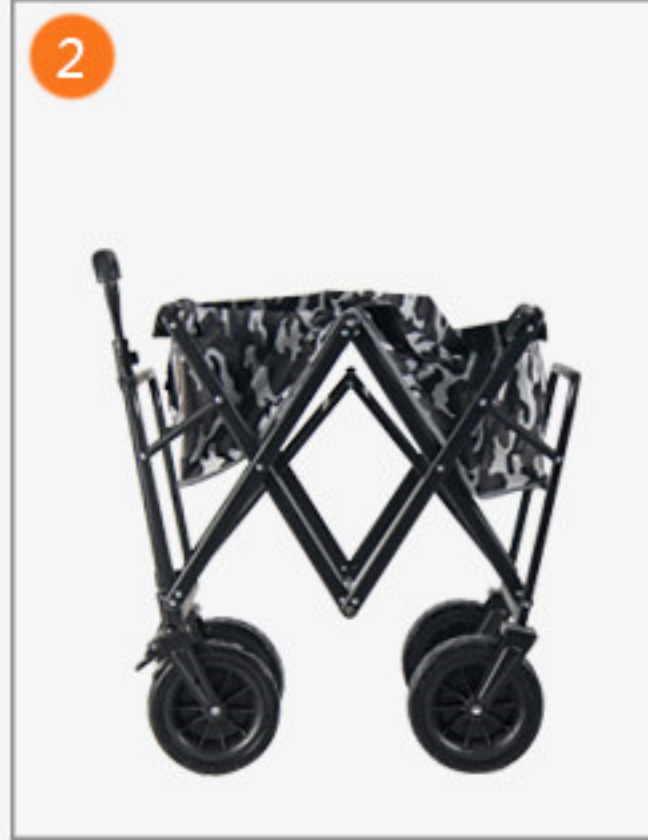

wheel double brake

600D Oxford cloth

20 upgraded version

Red

12 silent bearing

8-inch off-road wide

wheel double brake

600D Oxford cloth

20 upgraded version

Navy blue

12 silent bearing

8-inch off-road wide

wheel double brake

600D Oxford cloth

20 upgraded version

Gray

New upgrades available in more combinations

More configuration options

Different scenarios and combinations

Upgrade and install push rod

Suitable for pulling goods, taking babies, shopping and buying vegetables

Picnic table combination

Suitable for picnics, camping, outing, ground pushing

One second folding No space occupied

Lifting and folding, one second storage, no space occupied

12 silent bearing

8-inch off-road wide