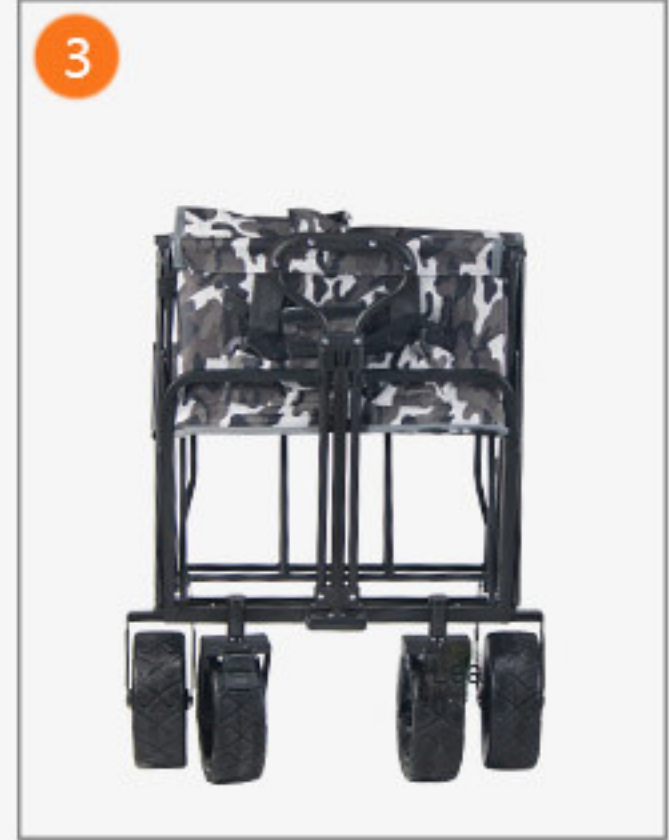

New upgrades available in more combinations

More configuration options

Different scenarios and combinations

Upgrade and install push rod

Suitable for pulling goods, taking babies, shopping and buying vegetables

Picnic table combination

Suitable for picnics, camping, outing, ground pushing

One second folding No space occupied

Lifting and folding, one second storage, no space occupied

12 silent bearing

8-inch off-road wide