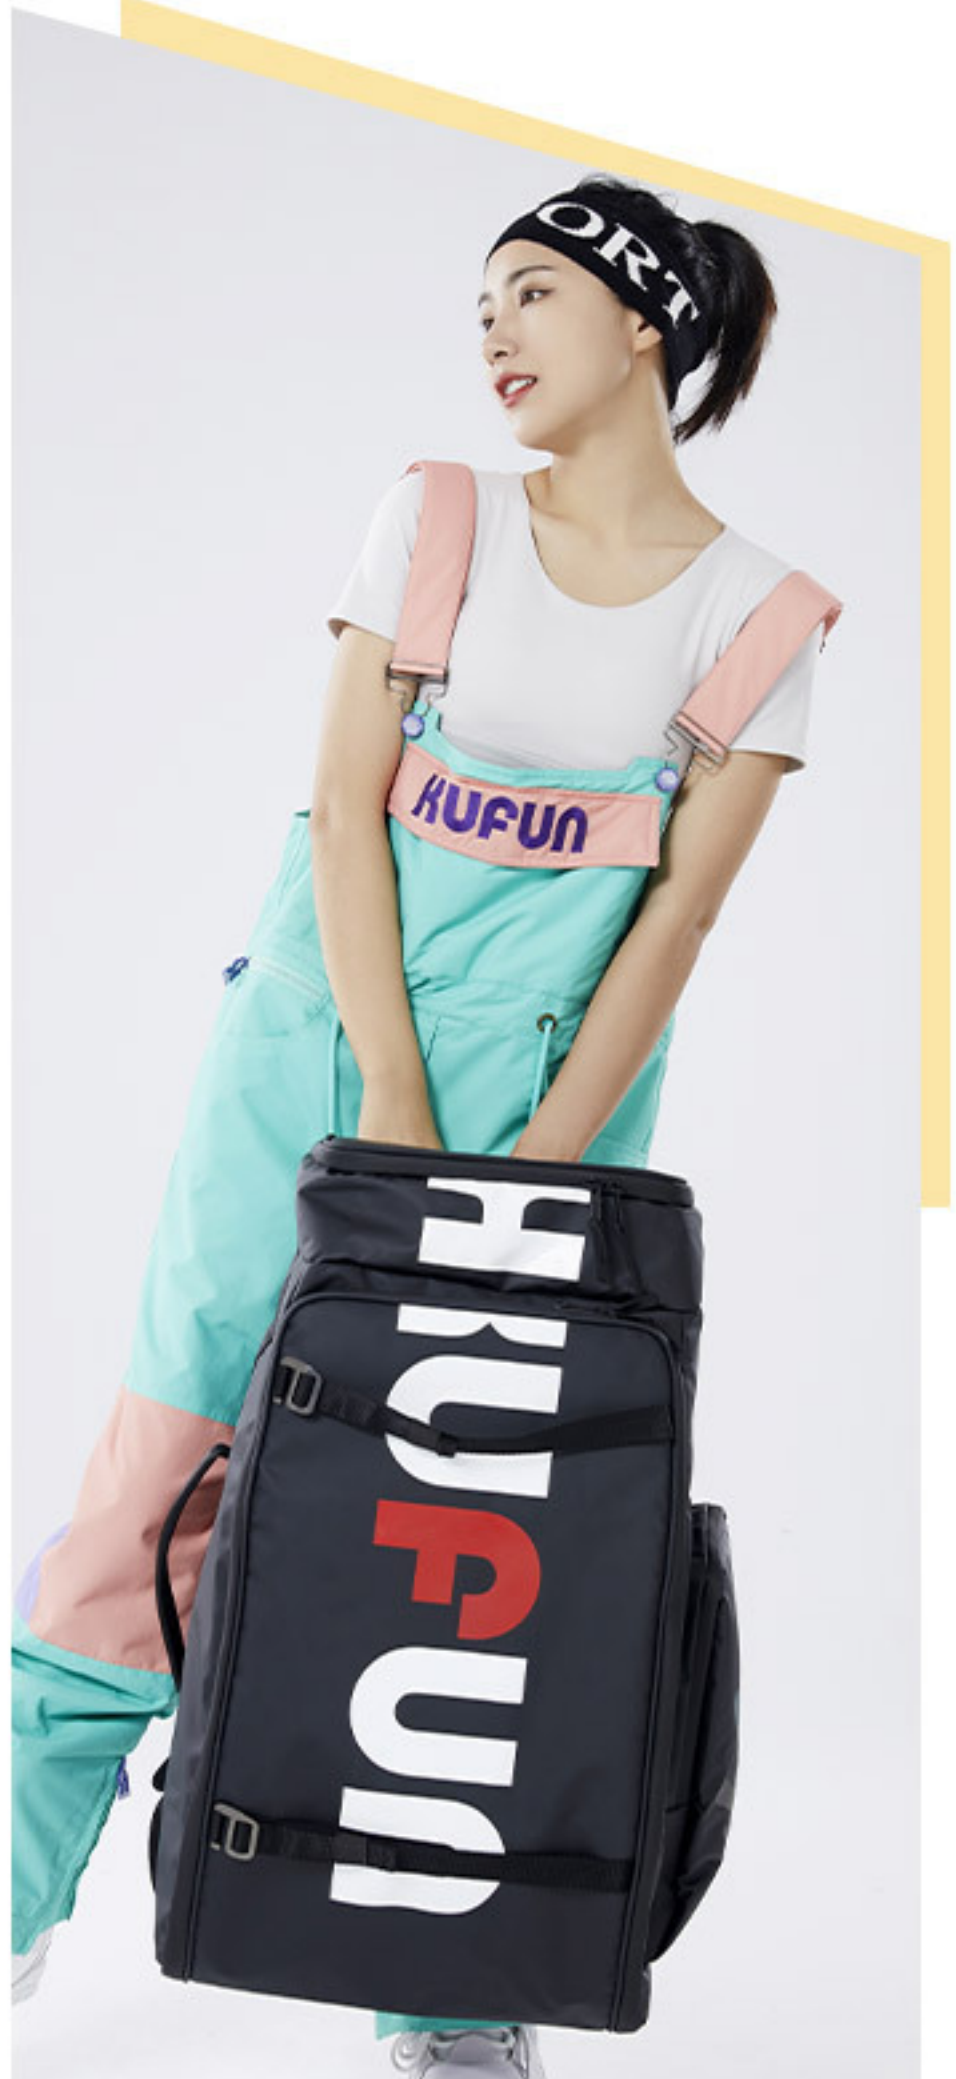

Fantasy GREEN

65L waterproof fabric wet and dry partition

65L large capacity

A pack of ski-specific bags
can be stored separately.

Light-fitting simple line

One pack is done

65L large capacity can basically accommodate a complete set of equipment

Variety storage

Wet and Dry separation

Multi-warehouse variety storage

Hanging panel design simple and portable

The front strap of the backpack can be hung with veneer, free hands, easy and portable

Double strap fixed
DOUBLE STRAP

Snow melting WHITE

5L waterproof fabric wet and dry partition

Star BLACK BLACK

65L waterproof fabric wet and dry partition