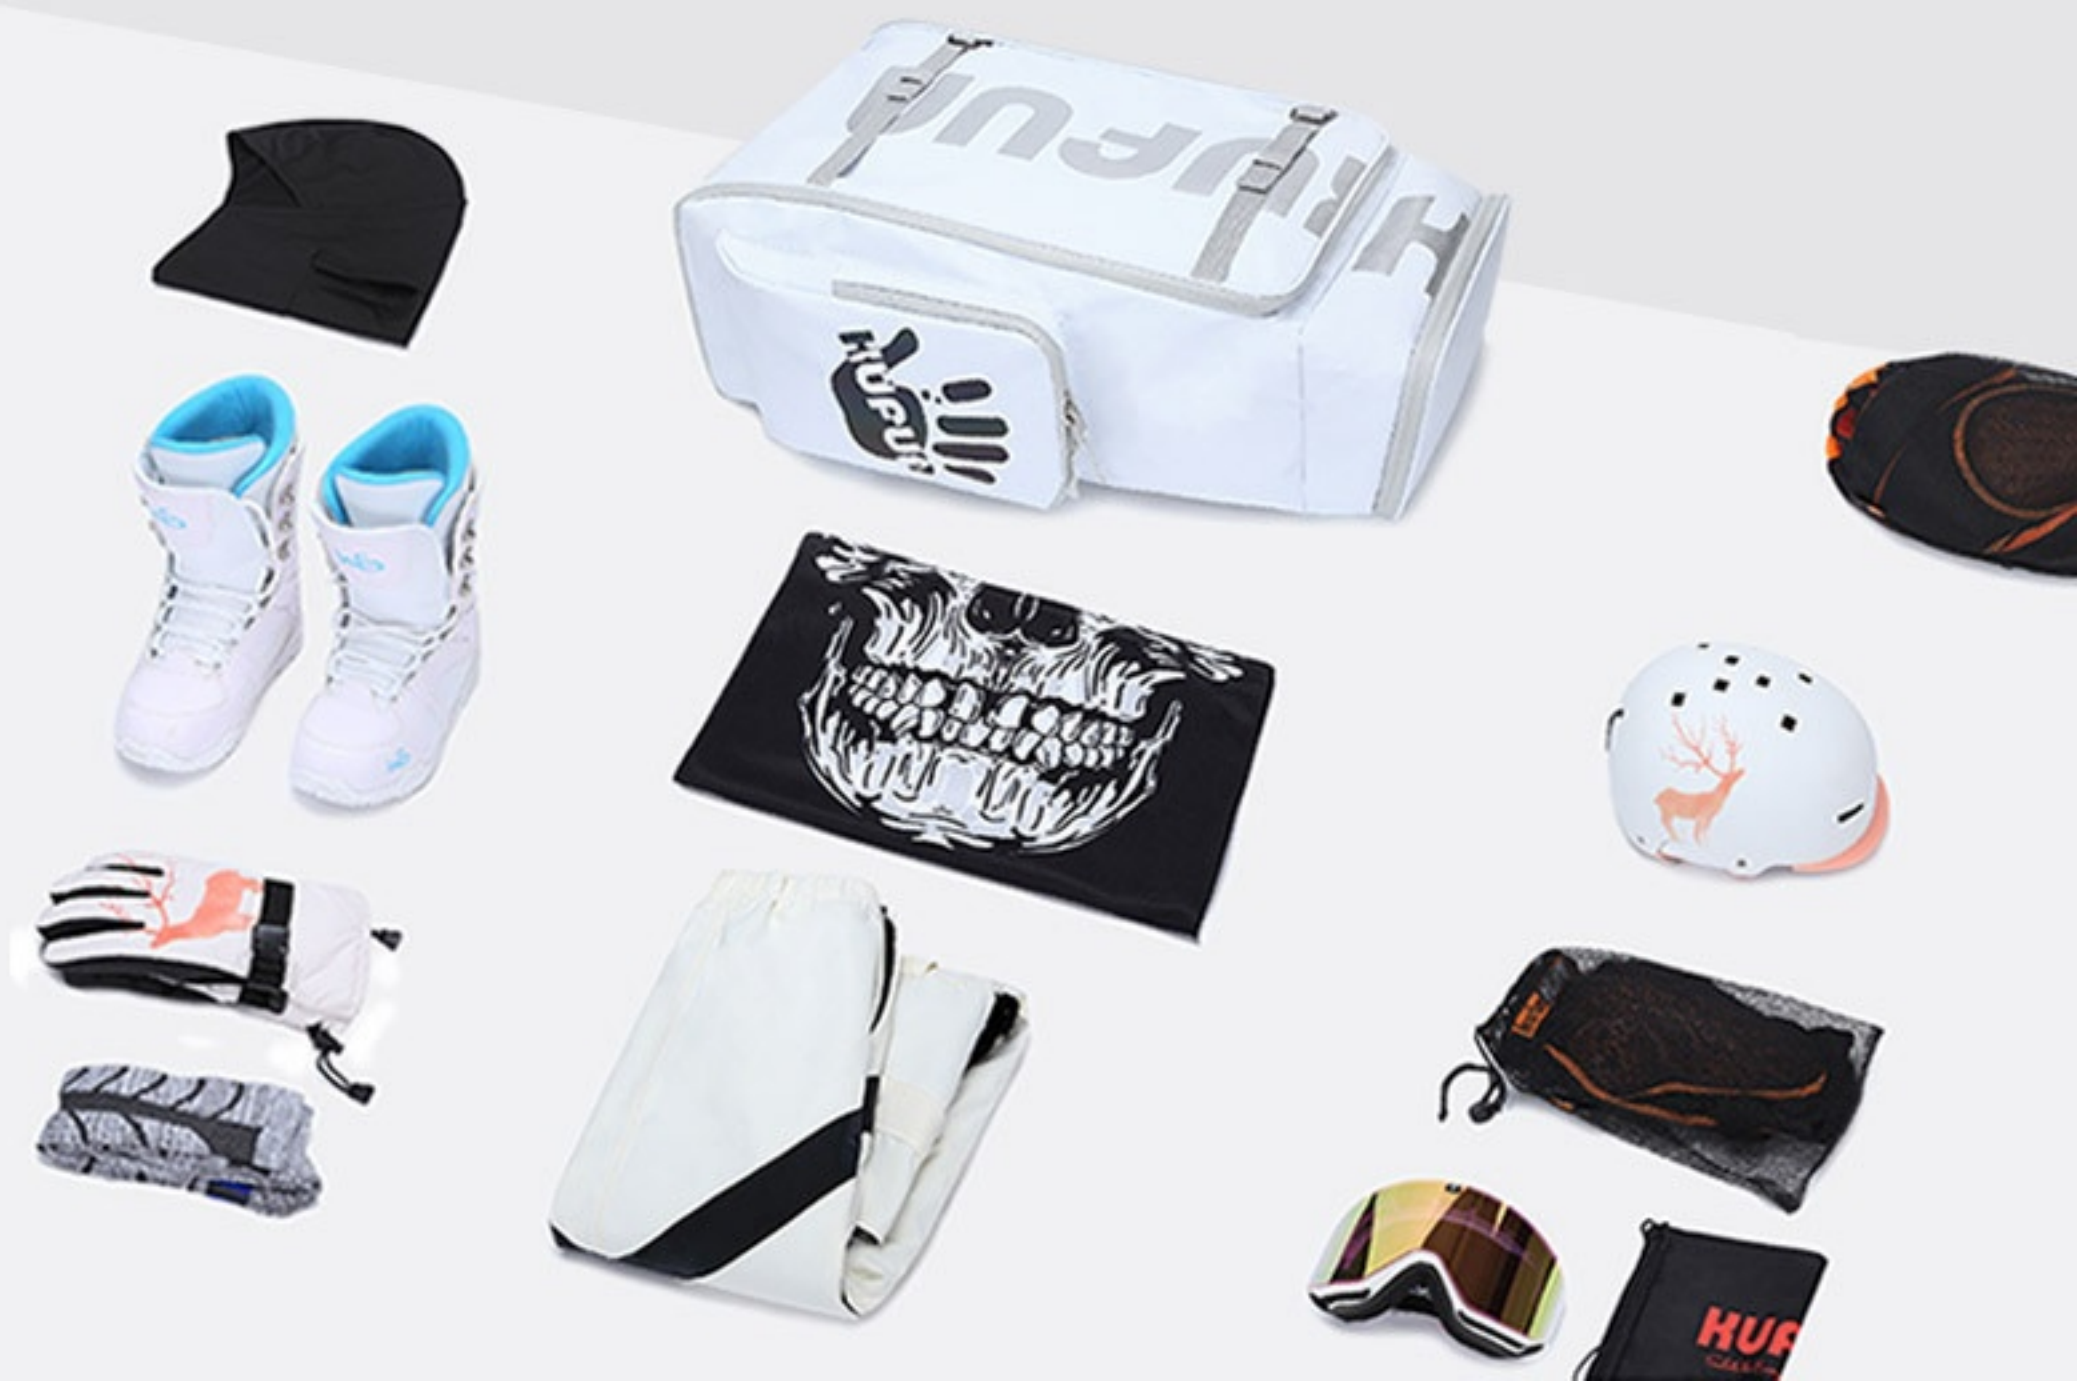

Fantasy GREEN

65L waterproof fabric wet and dry partition

65L large capacity

A pack of ski-specific bags
can be stored separately.

Light-fitting simple line

One pack is done

65L large capacity can basically accommodate a complete set of equipment

Variety storage

Wet and Dry separation

Multi-warehouse variety storage

Hanging panel design simple and portable

The front strap of the backpack can be hung with veneer, free hands, easy and portable

Double strap fixed
DOUBLE STRAP

Snow melting WHITE

5L waterproof fabric wet and dry partition

Star BLACK BLACK

65L waterproof fabric wet and dry partition