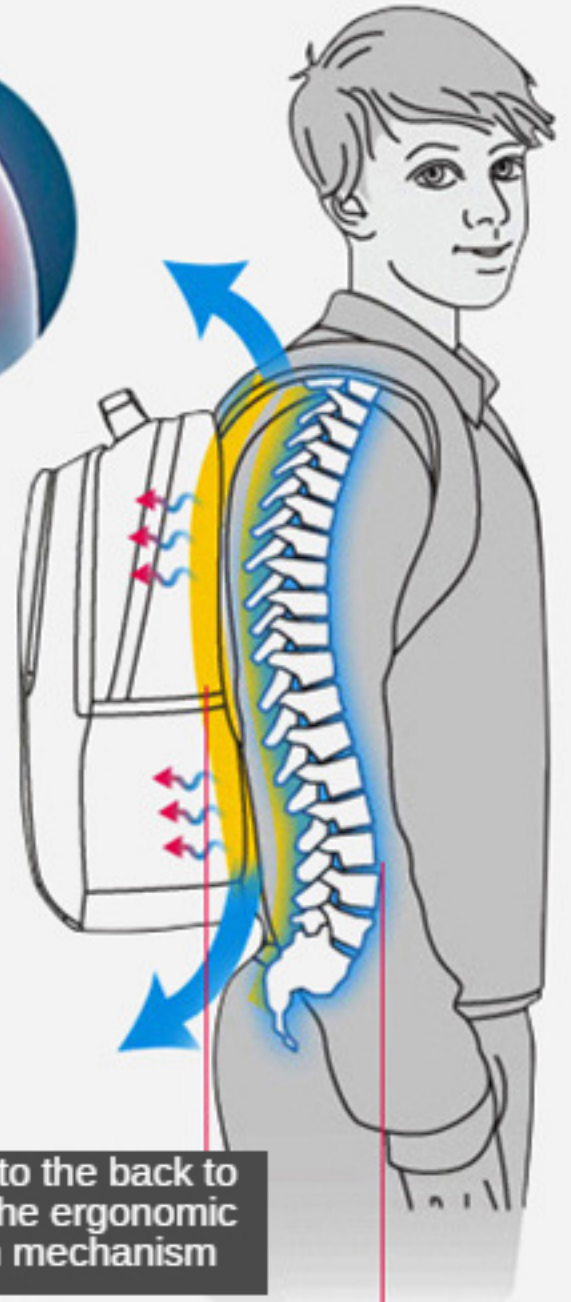

Comfortable air diversion

The back and shoulder straps are made of breathable cellular-network to effectively relieve back pressure.

Close to the back to meet the ergonomic design mechanism

SCIENTIFIC BEARING
Scientific load-bearing does not increase spine burden

Honeycomb breathable carrying