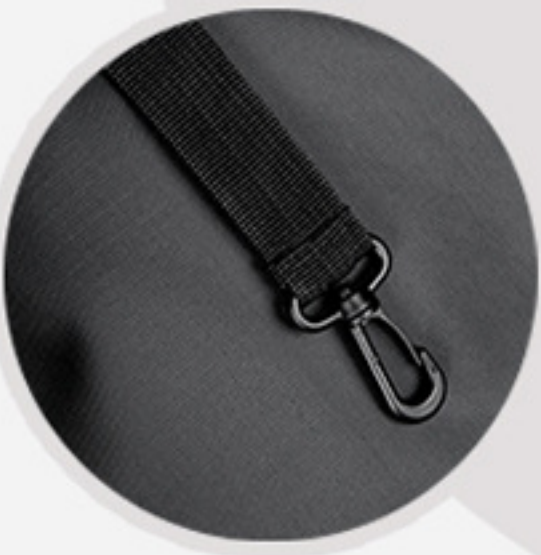

# Detail display · accessories upgrade

Highlight analysis, how can we move forward with heavy load

Nylon portable

Two-way pull head

Right side Net pocket

Shoulder strap adjustable buckle

Anti-lost adhesive hook