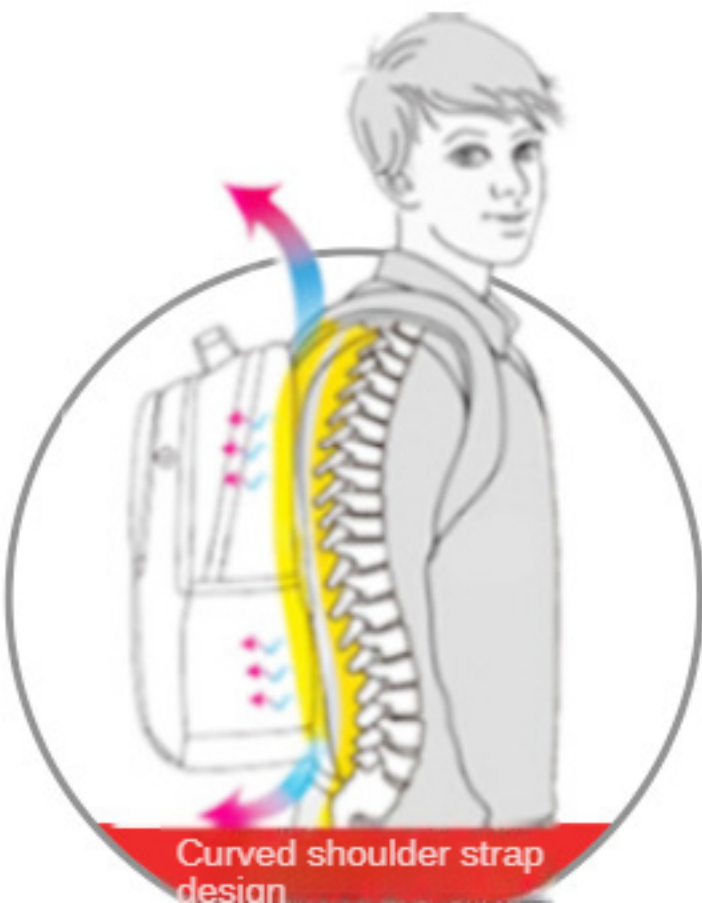

Penetration design

5. Removable Dual-purpose pad

Easy to remove and wash on both sides

One side is cool (cooling summer mat) and the other side is warm (Soft Plush)

6. Intimate shutter design

Adjust the ventilation, concealment, warmth, and four seasons according to needs.

7. Front double buckle decompression design far-door travel is easier

Walking is smoother and pets are more comfortable.

Curved shoulder strap design

Ergonomic protection of cervical spine

Ergonomic design
relieves stress