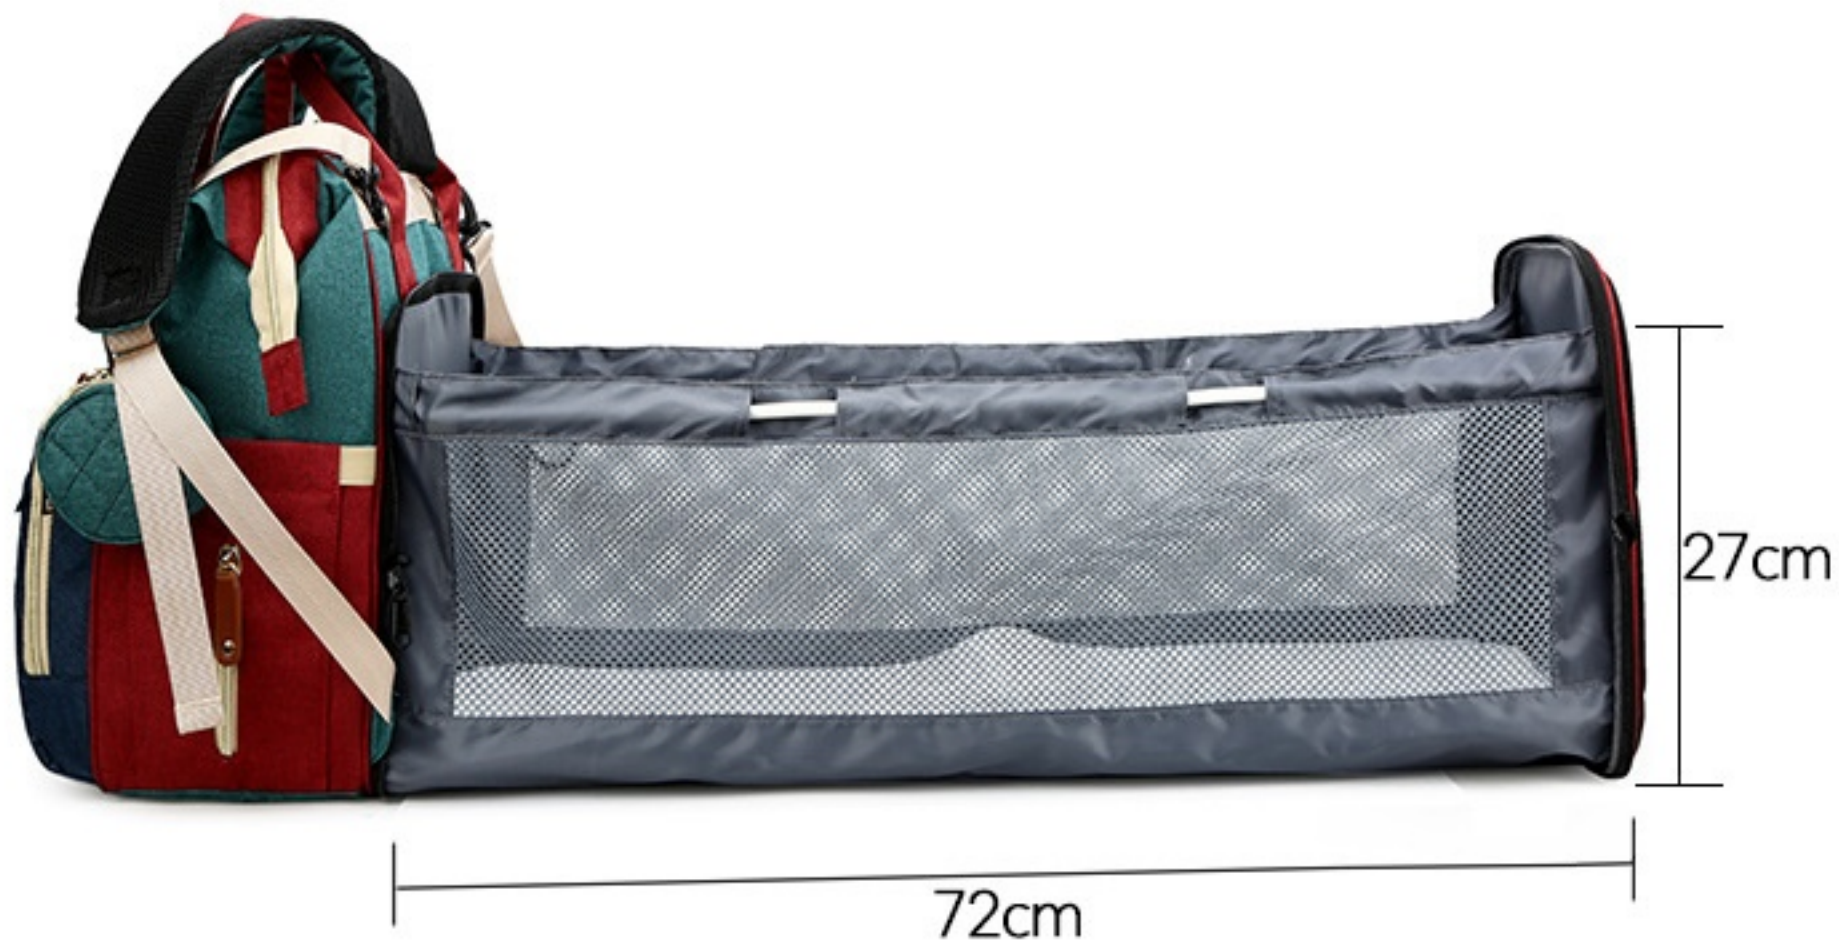

LARGE CAPACITY

Detachable coin purse

Coin Purse is connected by metal adhesive hook, which is flexible to disassemble and convenient to use.

Convenient and compact,
can hold keys, change, etc.

Product Information

Size	Width 28 * height 41 * thickness 22cm
------	---------------------------------------

Product Information

PRODUCT INFORMATION

COLOR SHOW

Gray

Blue

Pink

Black