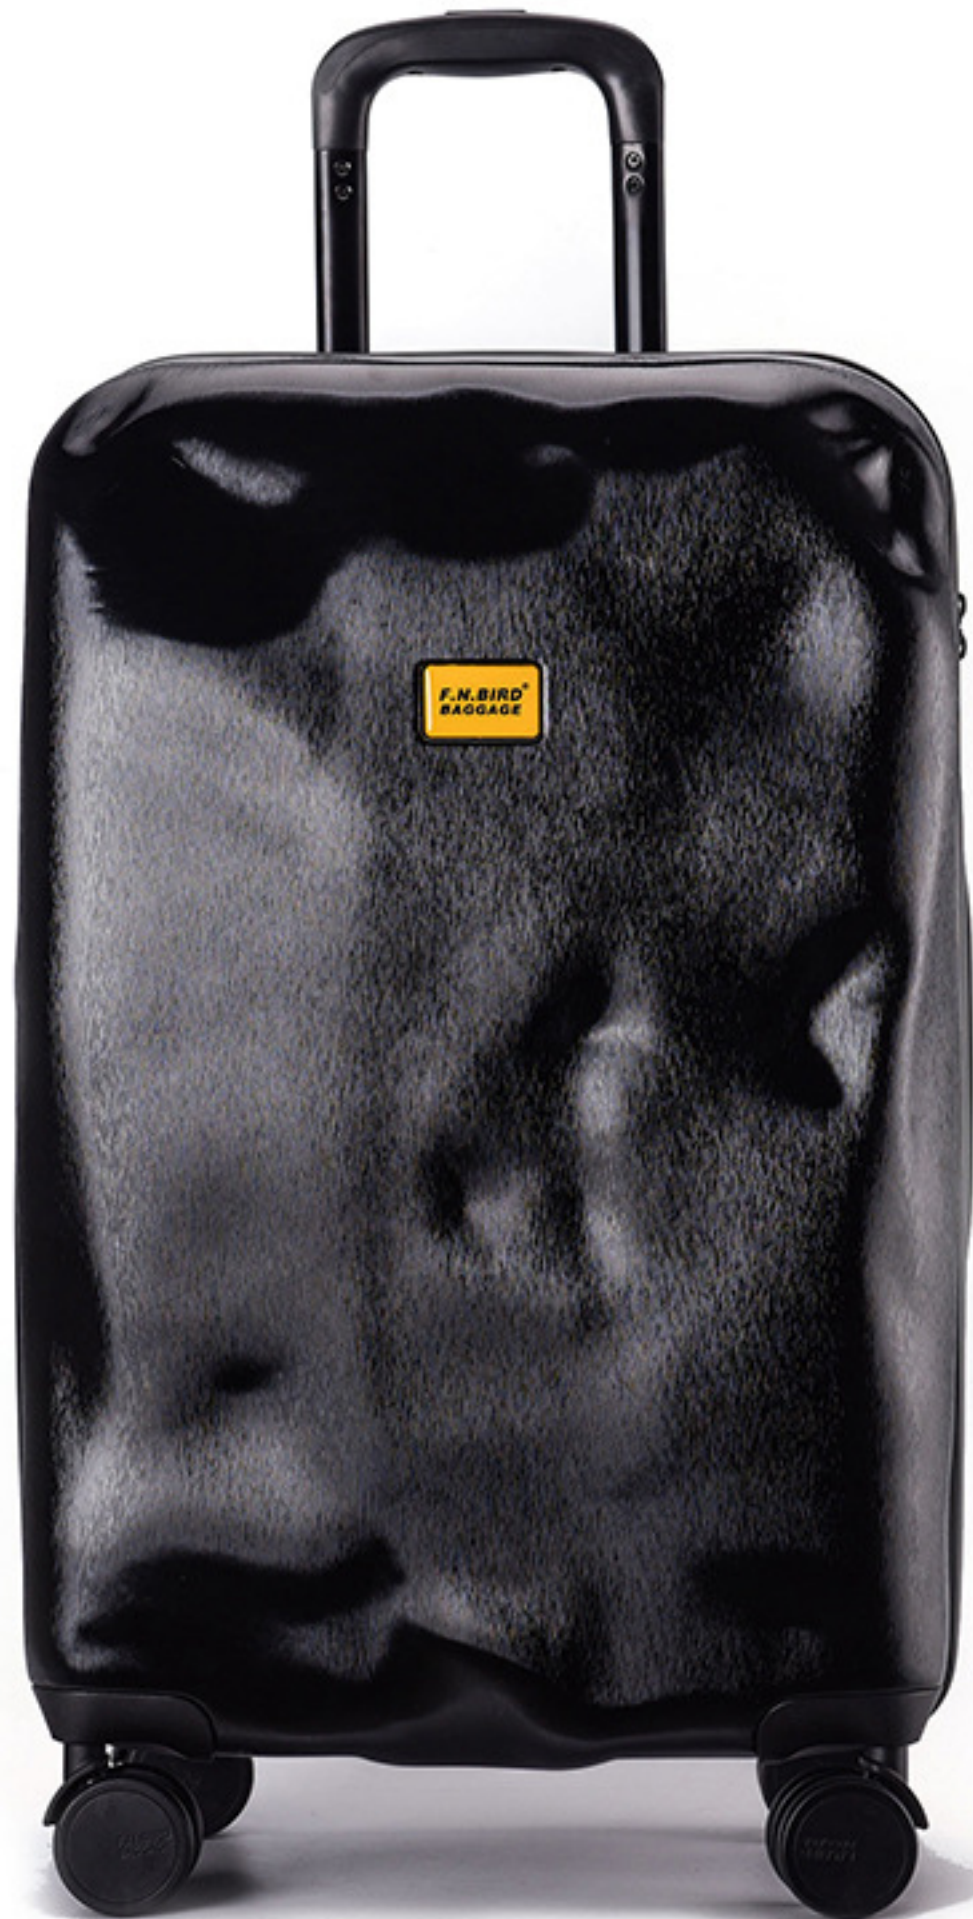

360 million direction wheel"

FINL BIRD
BAGGAGE

Black

Yellow

Rose Gold

Red

Silver

SILVER color

FRONT/FRONT

SIDE

Back/Behind

ROSE GOLD

FRONT

SIDE

Back/Behind

BLACK

FRONT

SIDE

Back/Behind

Inside display

How can Seiko cut and polish not love it

I N S I D E S H O W

Product Parameters: commodity

Color: Yellow, Silver, Black, Red

Material: ABS + PC

matching lock: TSA customs code lock

lining: Polyester

Wheel: 360-degree rotating smooth universal wheel

pull rod: alloy aluminum pull rod (thickened)

Note: The model is 170cm tall, because the height characteristics of each person are different for reference only