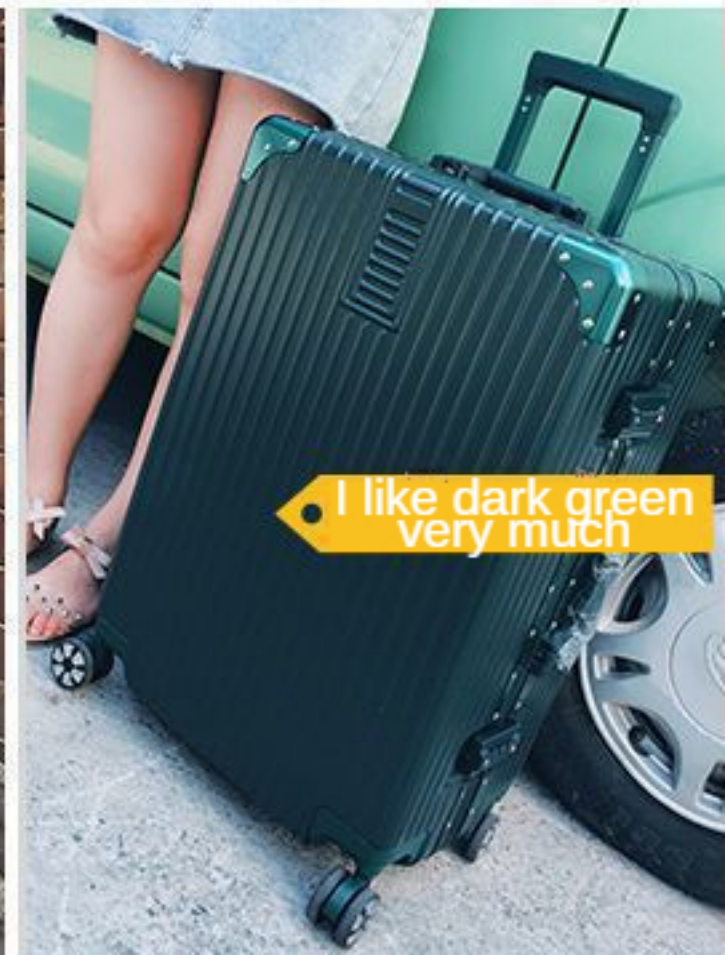

Champagne Gold

Retro
green

Scratch-resistant and
wear-resistant

Anti-collision
Cornerite

Violet

Real buyer SHOW#

Very good looking!!

I like dark green very much