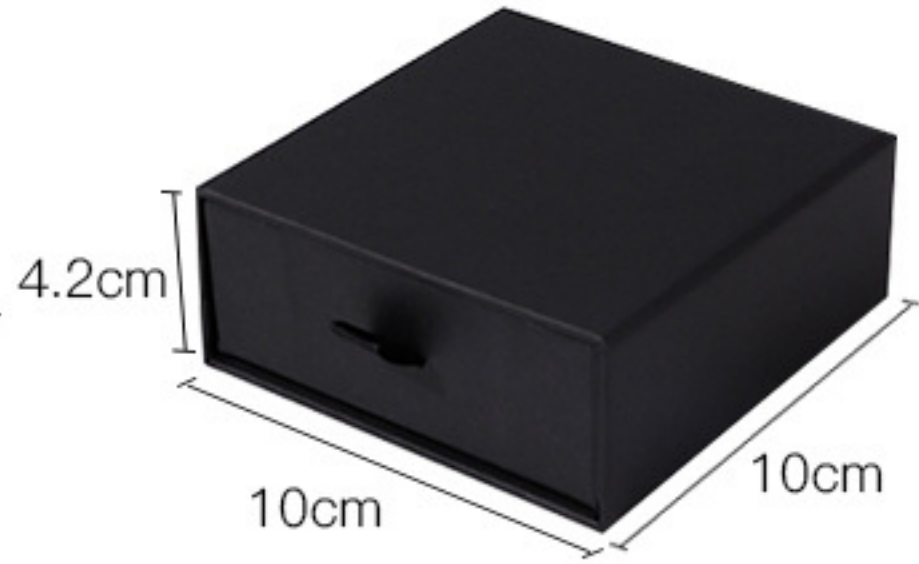

Drawer-type

Spot wholesale. Customized as needed LOGO

Simple but not simple, classic kraftpaper gift box with multiple colors as needed

# Product Size

Product Information

outer 10.8\*10.8\*4.2cm  
inner 10\*10\*3.5cm

outer 10\*10\*4.2cm  
inner 9\*9\*3.5cm

outer 5/9\*9\*3.2cm  
inner 8.2\*8.2\*2.6cm

Outer 10\*8\*4.2cm  
inner 9\*7\*3.5cm

Outer 8\*8 \* 3.2cm  
inner 7.3\*7.1 \* 2.6cm