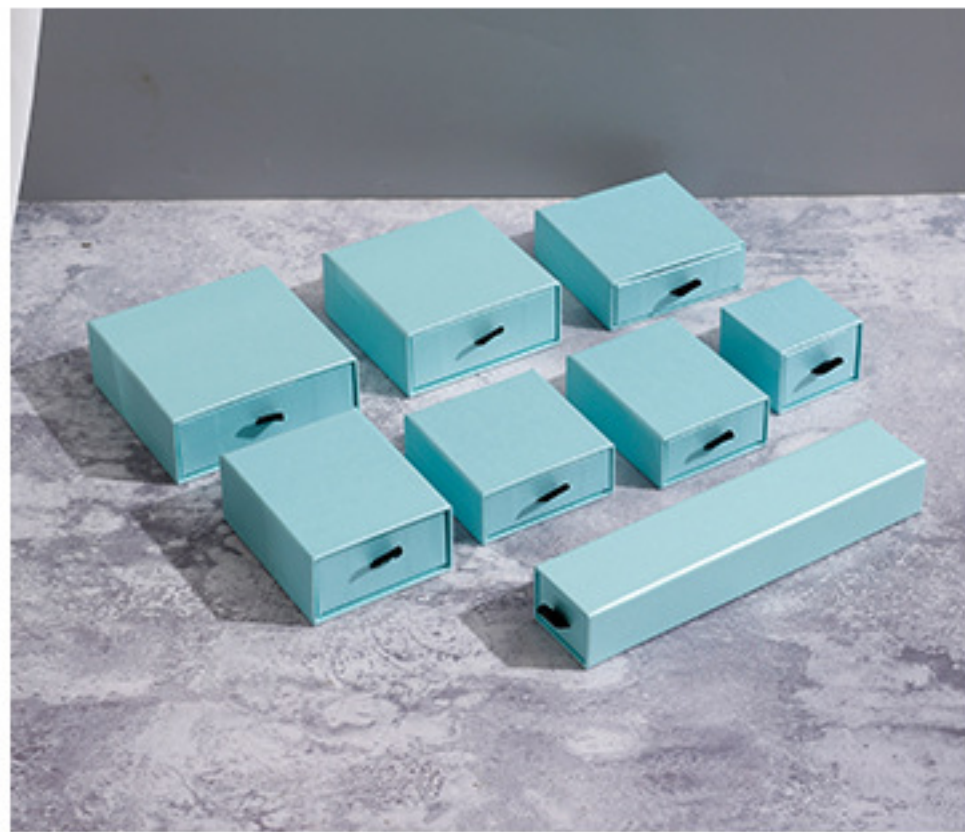

Optional color

Product Information

Blue