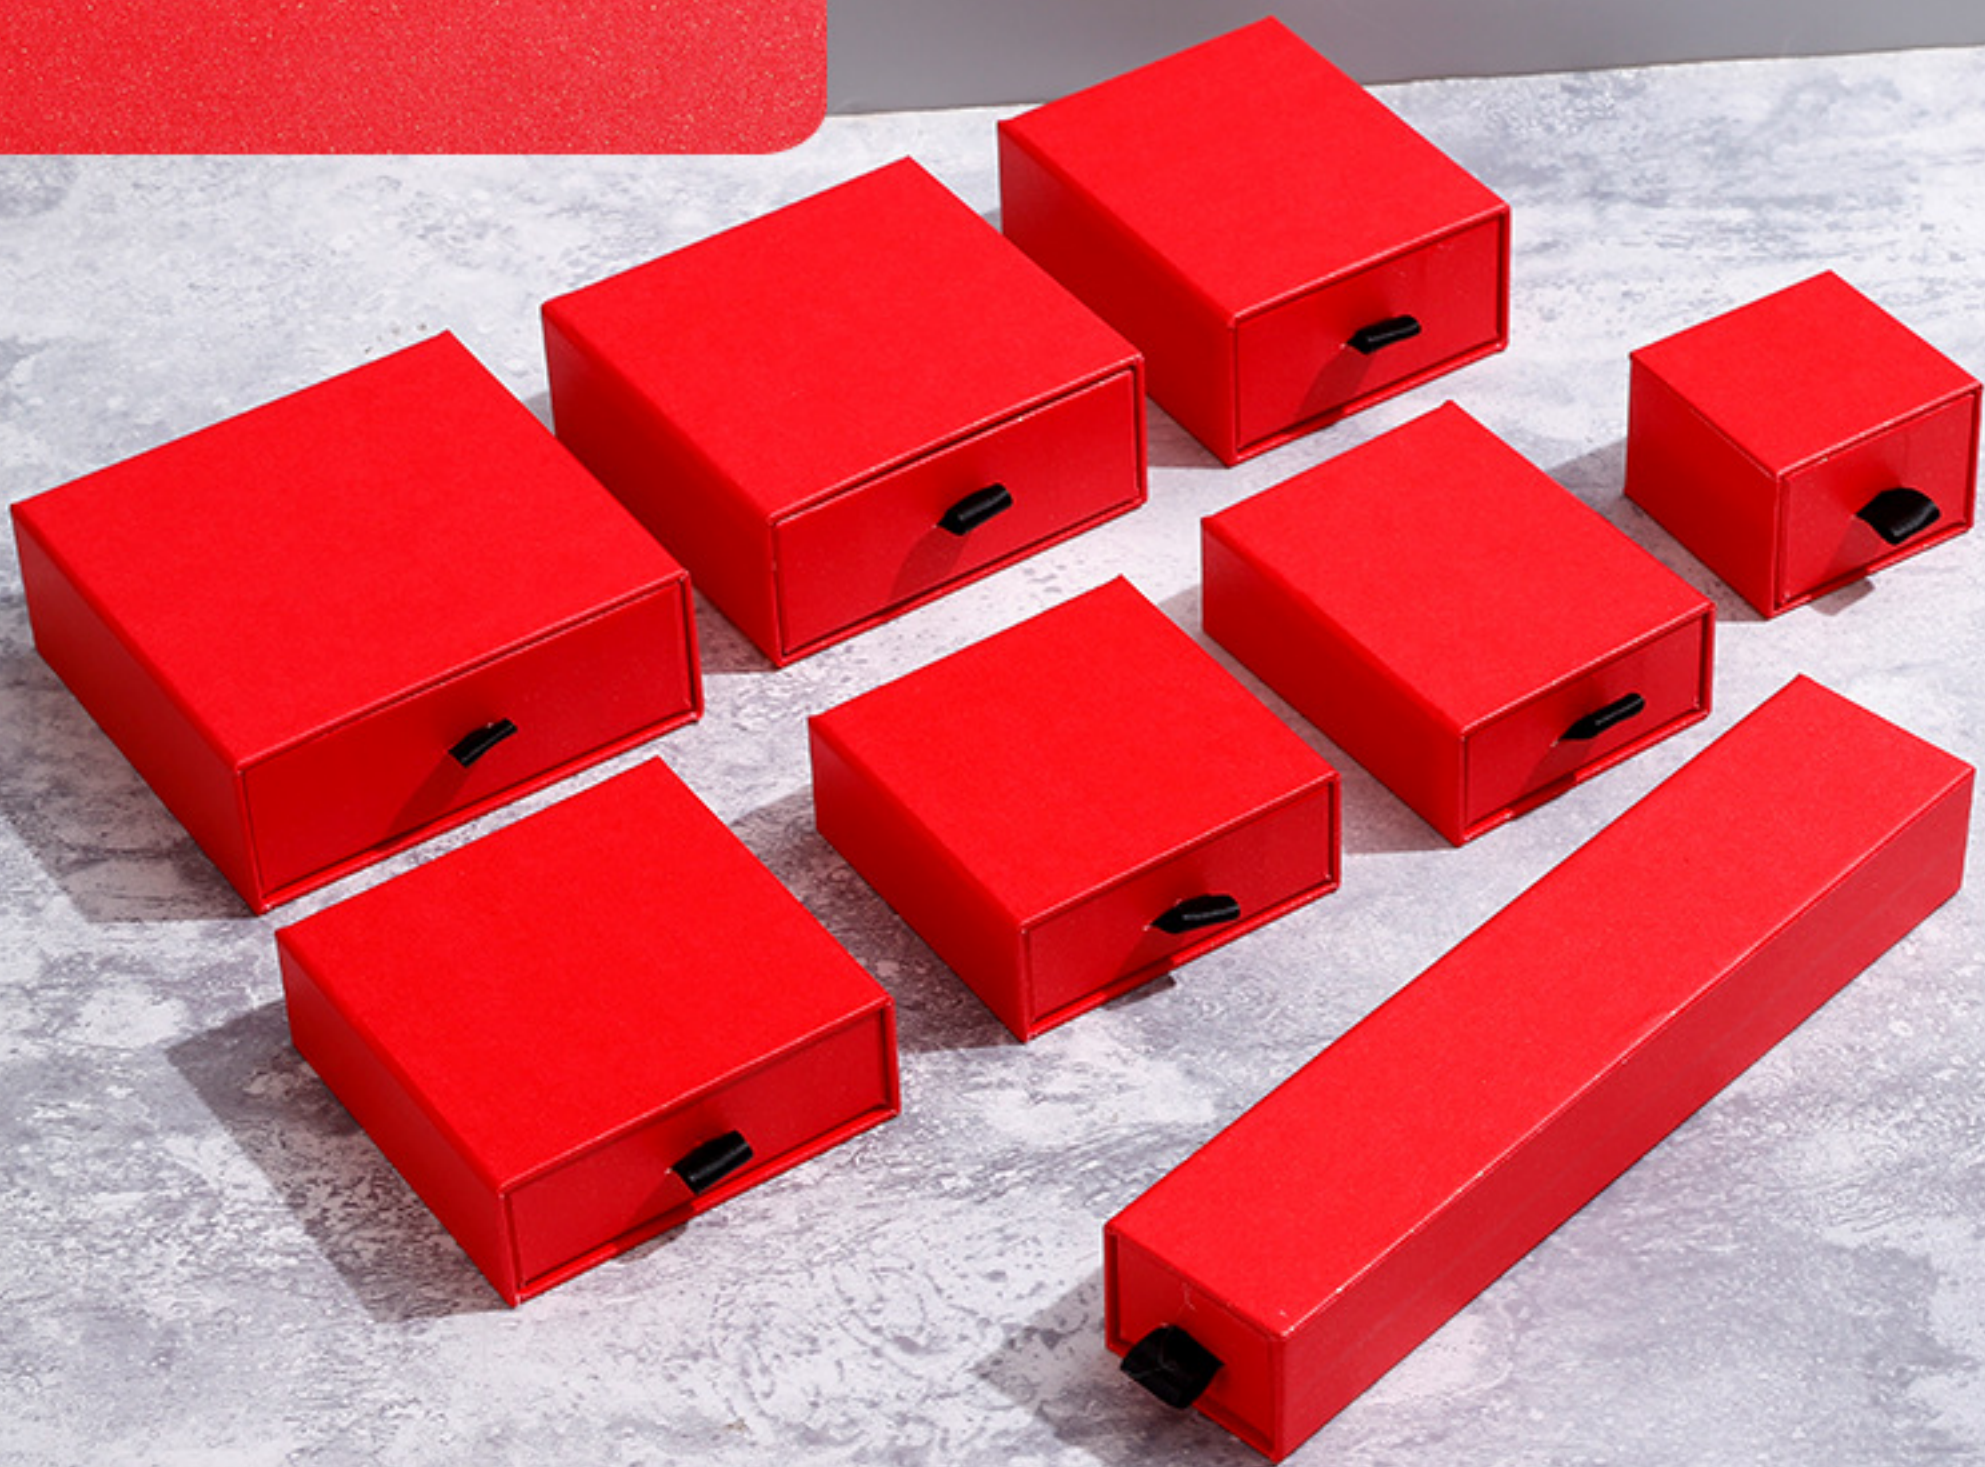

b r o m

Small, illegible text at the bottom right corner of the image, likely a copyright notice or product information.

DER C

and pattern define your space, as  
to the basic design. In wallpapers a  
explore widely and choo

Drawer-type

Spot wholesale. Customized as needed LOGO

Simple but not simple, classic kraftpaper gift box with multiple colors as needed

# Product Size

Product Information

outer 10.8\*10.8\*4.2cm  
inner 10\*10\*3.5cm

outer 10\*10\*4.2cm  
inner 9\*9\*3.5cm

outer 5/9\*9\*3.2cm  
inner 8.2\*8.2\*2.6cm

Outer 10\*8\*4.2cm  
inner 9\*7\*3.5cm

Outer 8\*8 \* 3.2cm  
inner 7.3\*7.1 \* 2.6cm

## Optional color

Product Information

Pink

Blue

Black

White

Light color kraftpaper

Brown