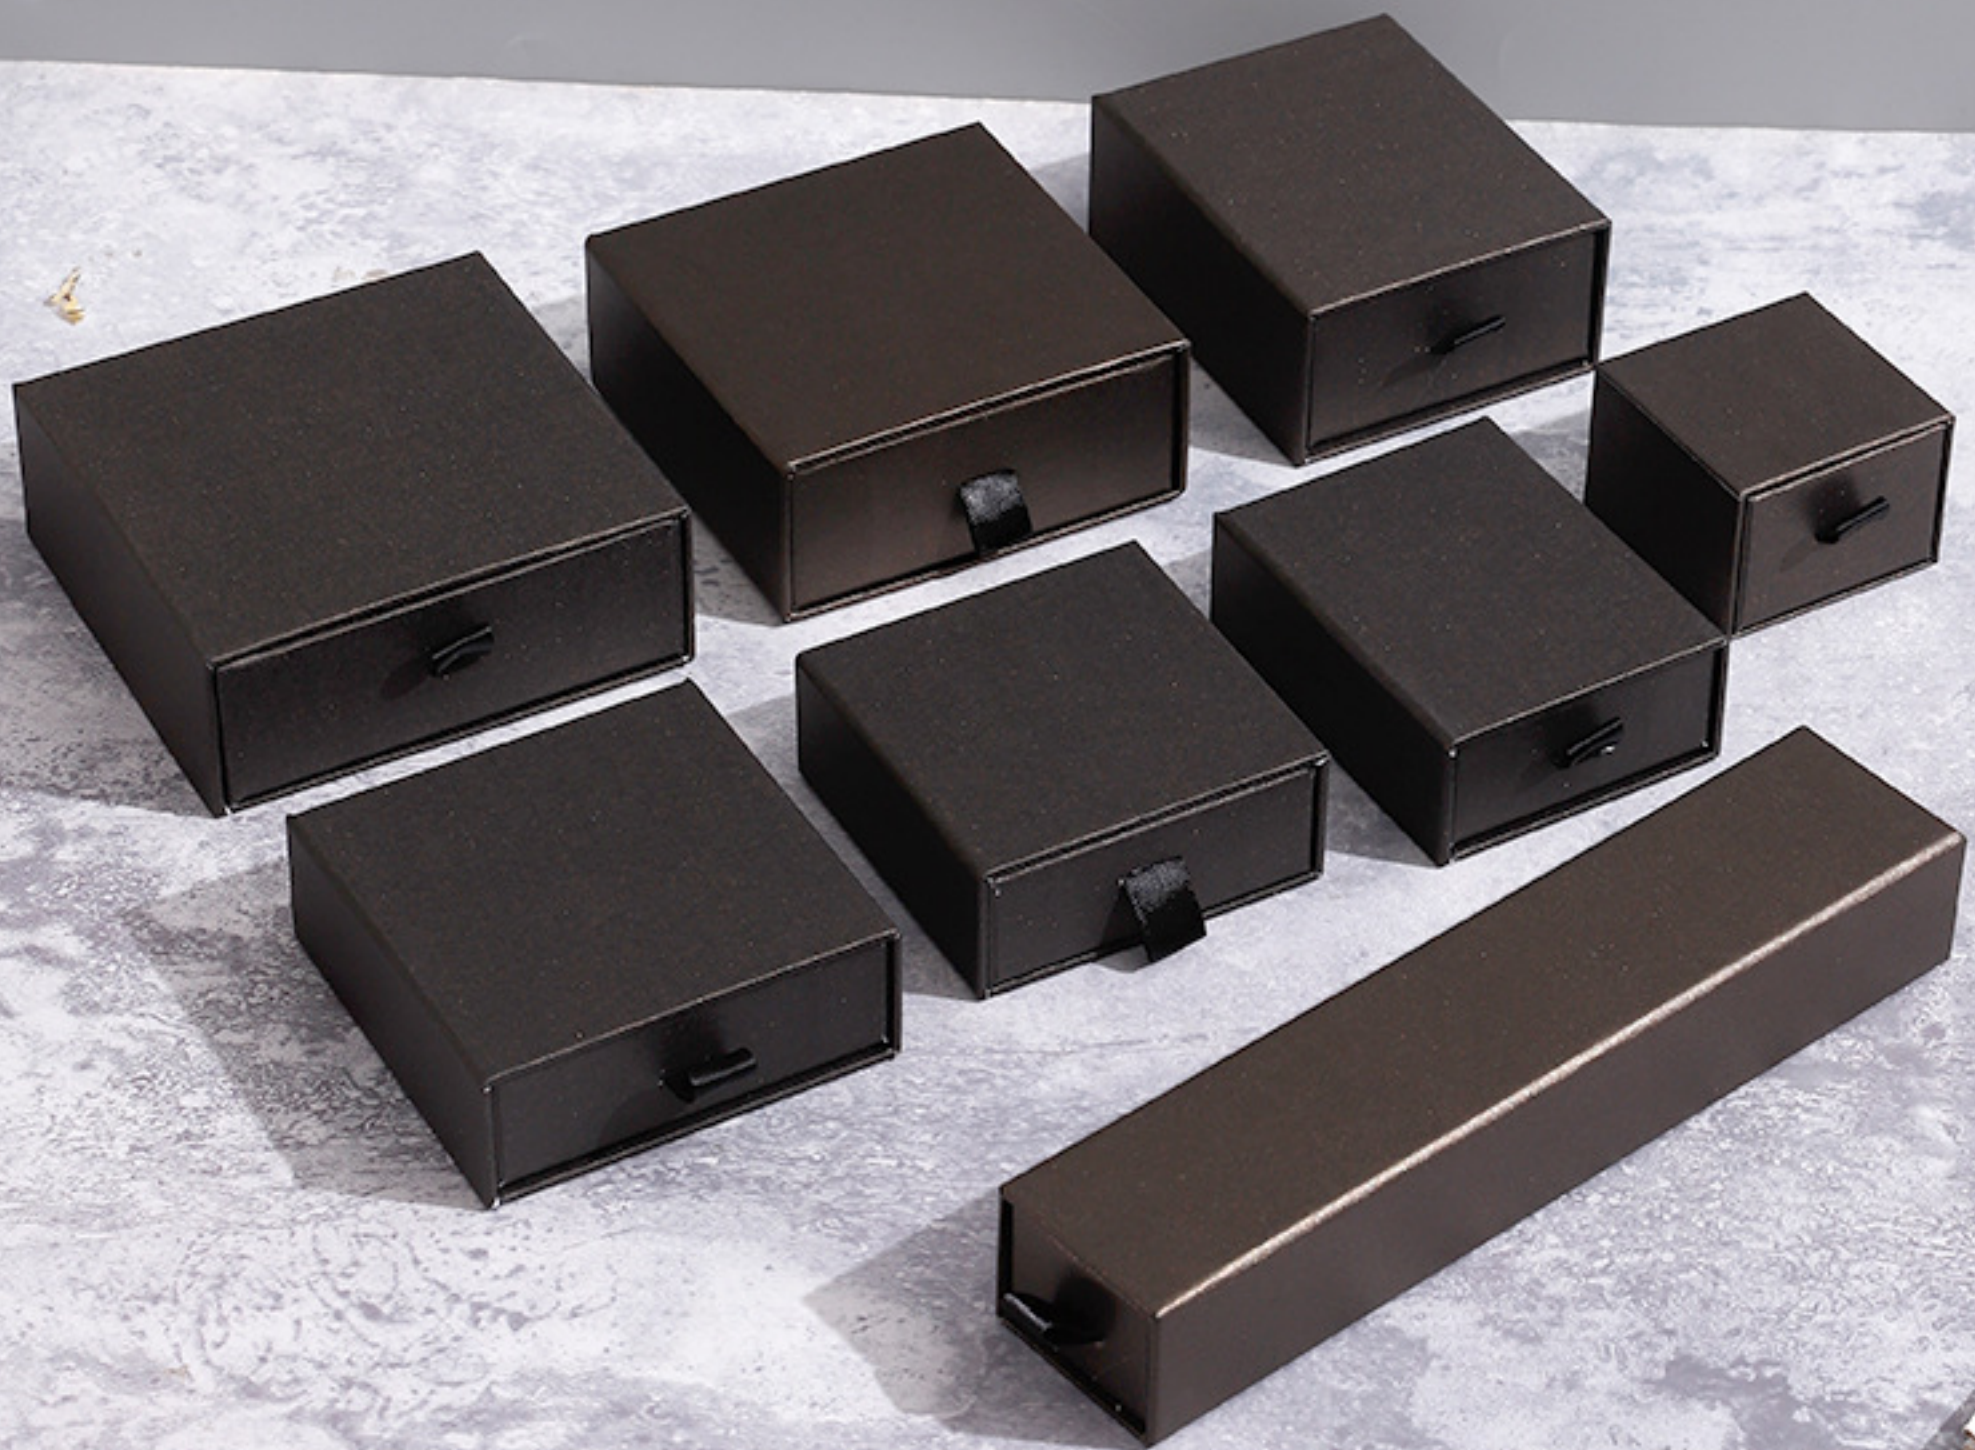

b r o m

Small, illegible text at the bottom right corner of the image, likely a copyright notice or product information.

DER C

and pattern define your space, as  
to the basic design. In wallpapers a  
explore widely and choo

# Ornament drawer box

A large number of spot goods from source manufacturers support customization of various sizes

SQUECT WANUFRTURERS# A LRRGE NUMIER OF SPOT# SUPPDAT CUSTOMITATION# A YRAIETY OF SIZTSSOURCT NANUFRTURERS# A LRIGE NUMIEA OF 5POT# SUPFOR

Drawer-type

Spot wholesale. Customized as needed LOGO

Simple but not simple, classic kraftpaper gift box with multiple colors as needed

## Optional color

Product Information

Pink

Blue

Black

White

Light color kraftpaper

Brown