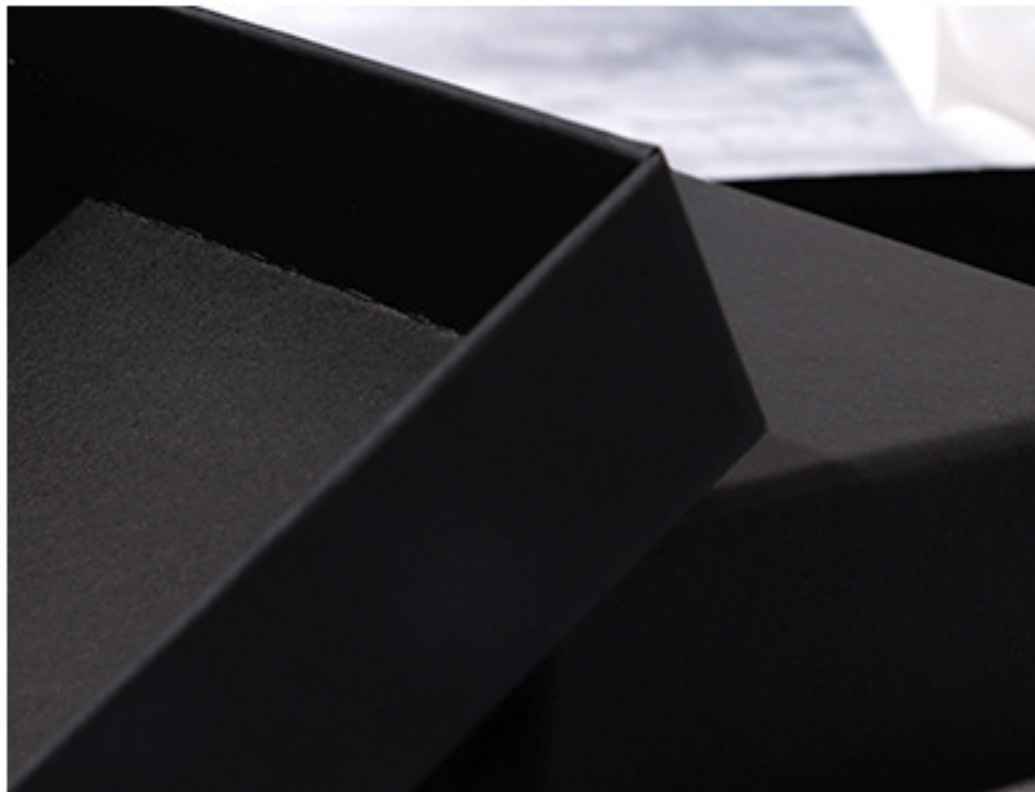

## Detail display

...

Delicate corners and edges are fine and seamless, kraftpaper is stretched flat without wrinkles

High-quality velvet coated black core sponge uses high-quality velvet coated black core sponge with a thickness of about 1cm-1.5 to better show the beauty of jewelry