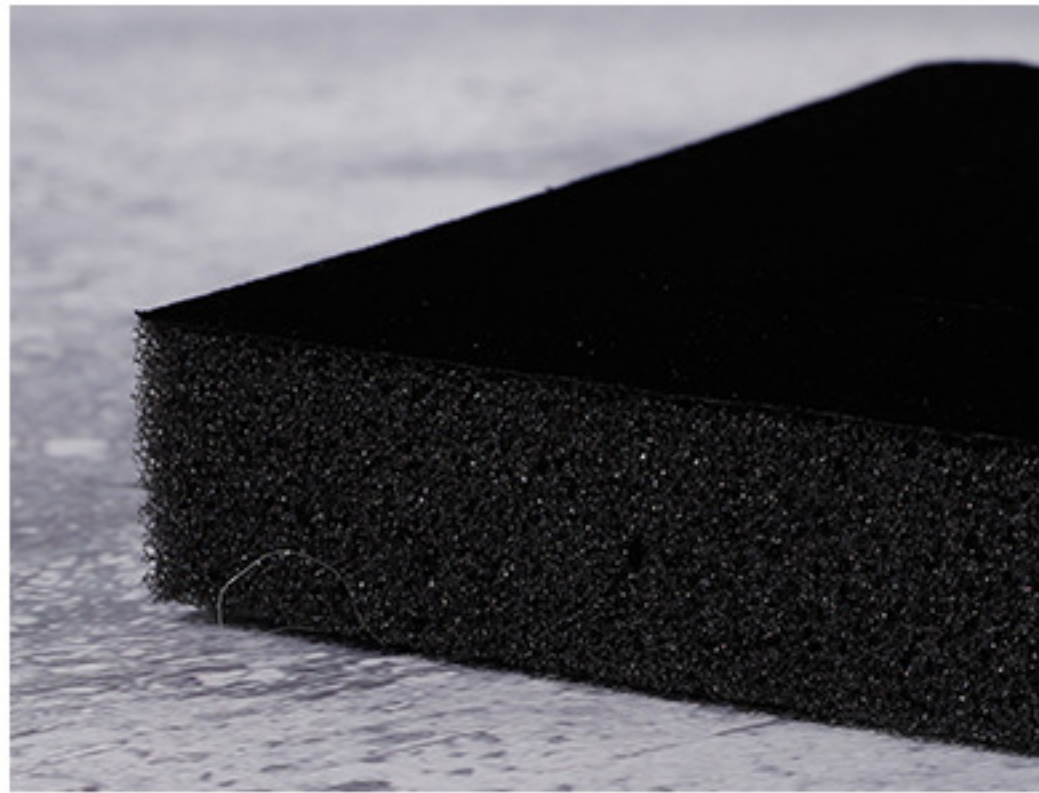

## Detail display

...

Delicate corners and edges are fine and seamless, kraftpaper is stretched flat without wrinkles

High-quality velvet coated black core sponge uses high-quality velvet coated black core sponge with a thickness of about 1cm-1.5 to better show the beauty of jewelry