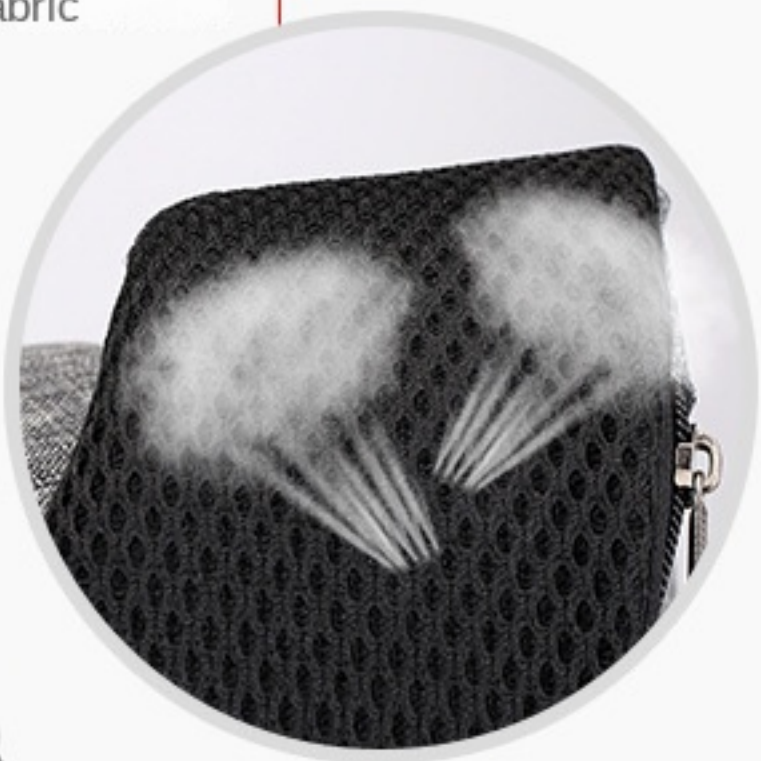

Shoulder strap structure
SHOULDER BELT STRUCTURE

BREATHABLE mesh fabric

STABLE BACK high-density foam, STABLE weight-bearing function

FEATURES / 05

Lightweight and practical burden relieving design

It conforms to ergonomics and has been adjusted and corrected by designers many times to achieve a comfortable and lightweight design.