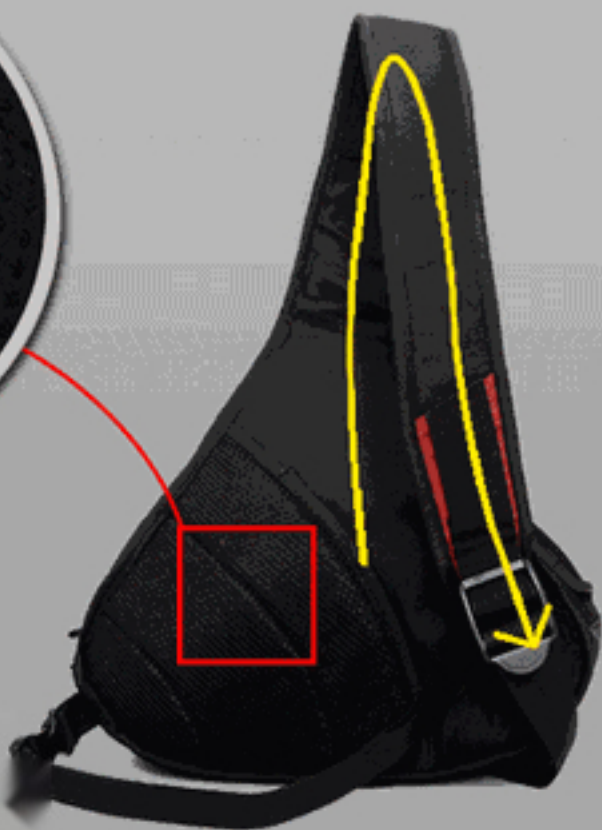

Red

SLR CAMERA BAG

Information introduction

DISPLAY SIZE

Size display

Name: camera bag
 Functional: camera bag
 Open zipper, bayonet material nylon color black, red, gray
 Size width: 34cm height: 30cm thickness: 13cm
 Zipper used about 50000 times
 尺寸
 Outer wall thickness is about 15mm partition thickness is about 10MMPT 0.6kg
 Physical comments: The picture is for style reference only. The product description is for you to know the auxiliary instructions of this package. Please refer to the actual product.

Main information

Feature display

CHARACTERISTICS DISPLAY

Protective Shield technology

Triangle structure protection machine

Small figure, large capacity

Reference 1

Nikon D60 + 18-15 lens (with Hood) + Hema 24-70 + Nikon 60mm tripod + mobile phone + battery + Charger + small pieces

Reference 2

Nikon D90 + 24-85 lens (with Hood) + 60mm macro + flash tripod + mobile phone + battery + Charger + odds and ends

Small figure, light weight

The backpack is made of your high-density 100% nylon fabric, flannel lining and high-density pearl sponge partition, allowing you to travel light.

Back belt and back sponge pad

- The sponge cushion on the back is made of honeycomb-like three-layer mesh fabric with strong air permeability, which plays a very good role in heat dissipation and perspiration.