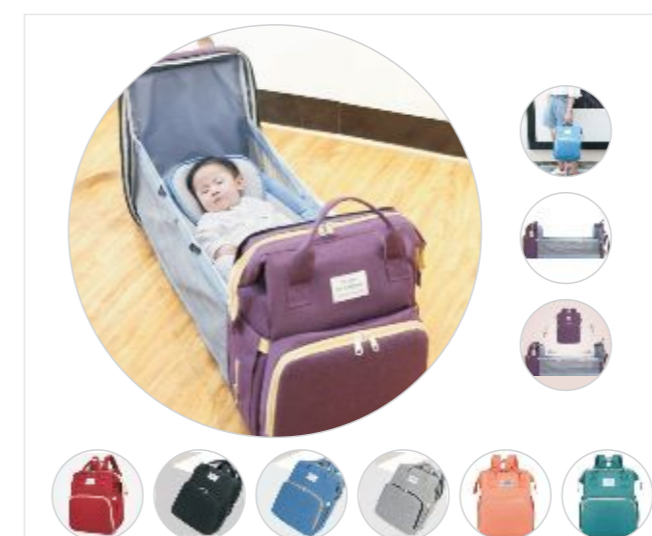

FM-012 Size: Length24cm width23cm height40cm

FM-017 Size: Length23cm width13cm height33cm

FM-007 Size: Length29cm width14cm height41cm

FM-008 Size: Length27cm width17cm height41cm

FM-020 Size: Length30cm width20cm height40cm