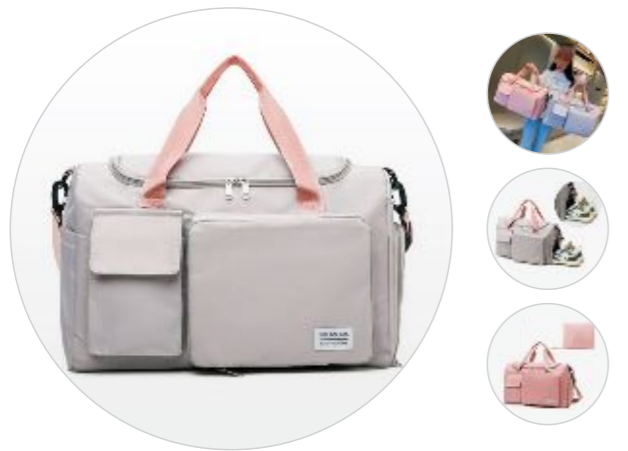

FA-084 Size: Length46cm width25cm height28cm
Folded: Length25cm width5cm height20cm