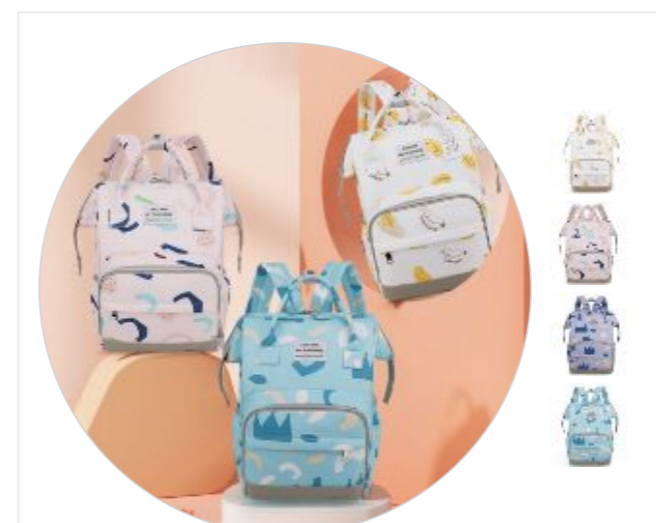

FM-026 Size: Length30cm width17cm height23cm

FM-029 Size: Length25cm width17cm height39cm

FM-061 Size: Length28cm width14cm height26cm

FM-068 Size: Length27cm width19cm height40cm

FM-044 Size: Length30cm width12cm height38cm

FM-045 Size: Length31cm width13cm height37cm

FM-069 Size: Length26cm width17cm height38cm

FM-070 Size: Length31cm width15cm height20cm

School Bag

Baby

FG-040 Size: Length22cm width11cm height27cm

FG-038 Size: Length22cm width6cm height23cm