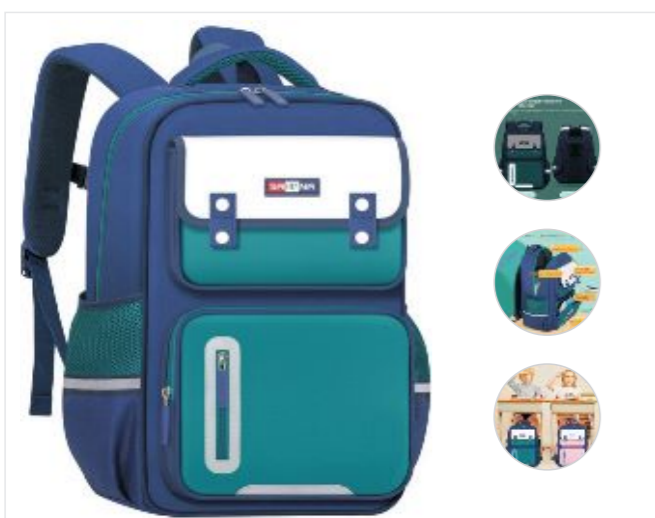

FG-052 M-Size: Length29cm width15cm height39cm
L-Size: Length31cm width20cm height42cm