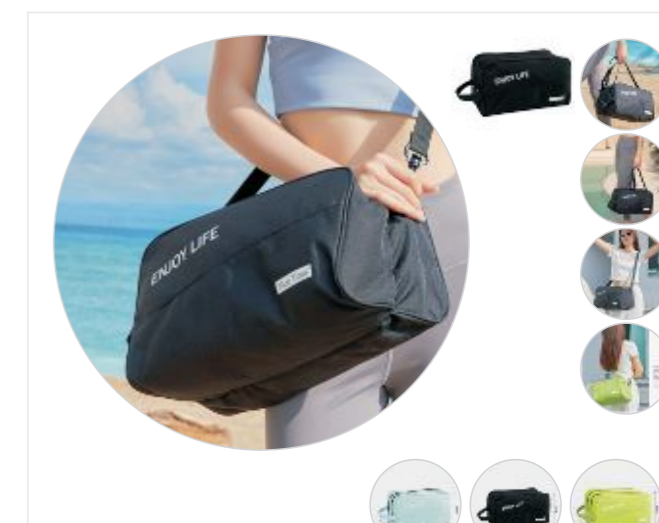

FC-050 Size: Length30cm width20cm height20cm