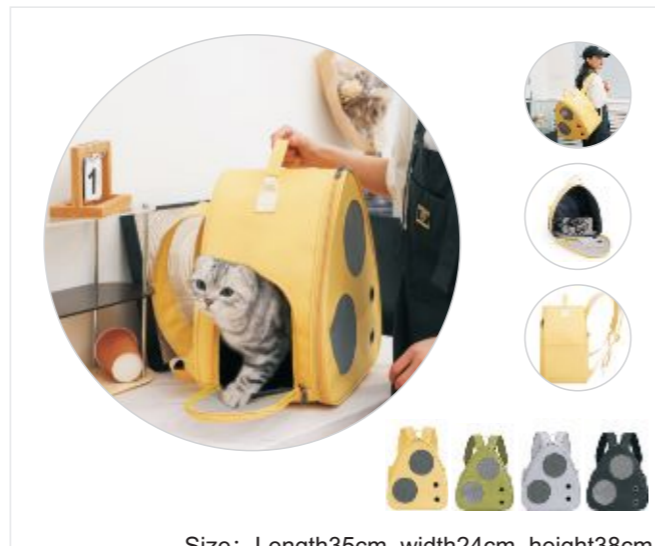

FP-004 Size: Length30cm width16cm height34cm pet under 1.5kgs

FP-005 Size: Length40cm width10cm height22cm pet under 2.5kgs

FP-008 Size: Length36cm width16cm height26cm

FP-001 S-Size: Length43cm width28cm height19cm pet under 3kgs

FP-002 Size: Length40cm width30cm height25cm

FP-009 Size: Length45cm width30cm height30cm pet under 7.5kgs

FP-010 Size: Length36cm width19cm height21cm cat under 5kgs,dog under 3.5kgs

FP-012 Size: Length46cm width28cm height31cm
pet under 9kgs

FP-014 Size: Length30cm width21cm height41cm
pet under 10kgs

FP-015 Size: Length34cm width26cm height39cm

FP-020 Size: Length35cm width24cm height38cm
cat under 6.5kgs,dog under 4kgs

FP-022 Size: Length32cm width24cm height40cm
pet under 6kgs