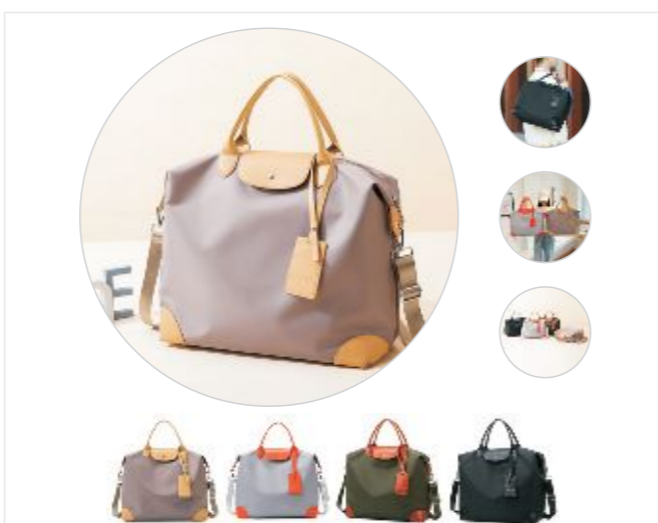

FC-043 Size: Length41cm width16cm height33cm