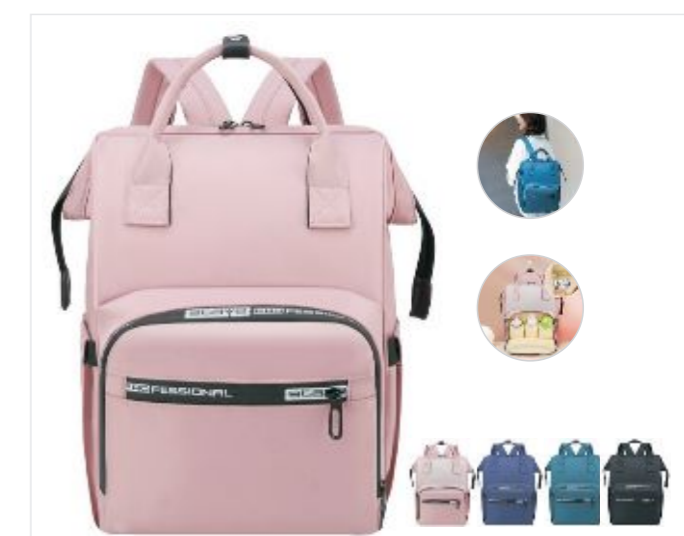

FM-012 Size: Length24cm width23cm height40cm

FM-017 Size: Length23cm width13cm height33cm

FM-007 Size: Length29cm width14cm height41cm

FM-008 Size: Length27cm width17cm height41cm

FM-020 Size: Length30cm width20cm height40cm